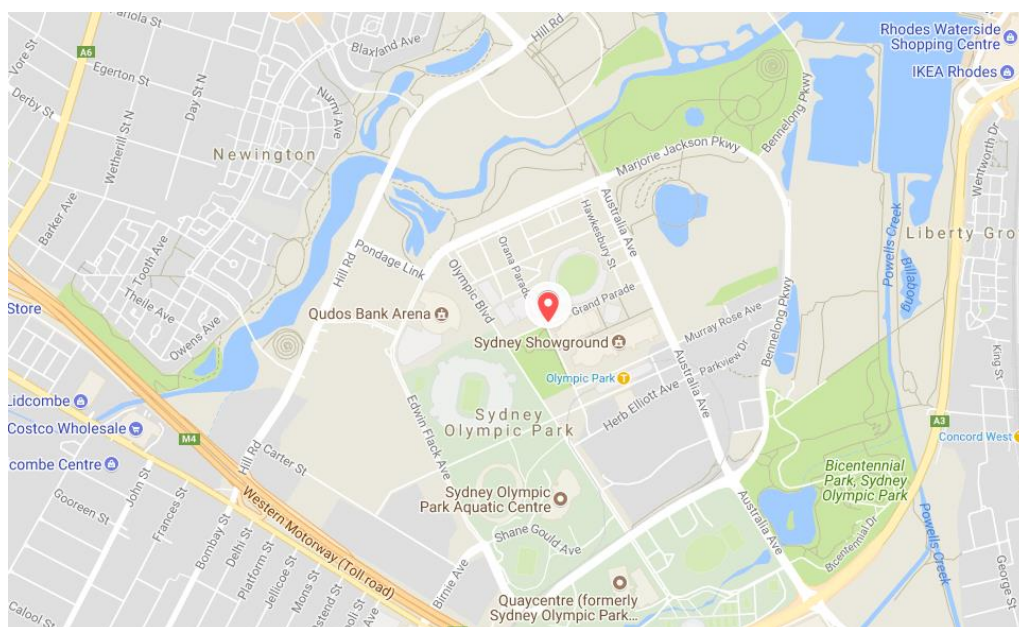

NAC Sydney

Wednesday, 7th August 2019

VENUE

Sydney Showgrounds

Corner of Showground Road and Riverina Ave
 Sydney Olympic Park, Sydney, 2127

[CLICK HERE](#) for more information about the venue

Event Room: Hall 2. [VIEW MAP HERE](#)

1. The afternoon before the event (highly recommended)

Tuesday, 6th of August 2019 – 5:00 pm – 7:00 pm

We encourage you to register the night before to avoid the potential queues the next morning. Come back the next morning to grab a good seat, doors open at 7:30 am.

2. The morning of the event

Wednesday, 7th of August 2019 – 7:00 am – 8:15 am

Registration opens at 7:00 am and the event doors open at **7:30 am**, so come on time to registration and grab a good seat!